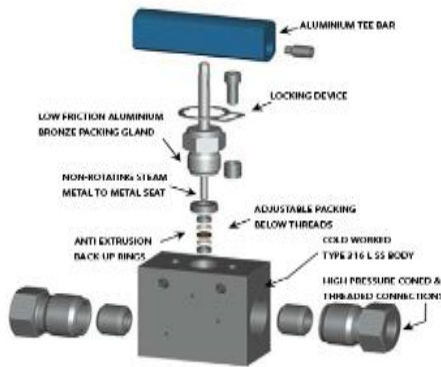

॥ श्री गणेशाय नमः ॥

SHIV STEEL INDIA

॥ श्री परमपदा देवी नमः ॥

ISO 9001 Certified, Co. | ISO 14001 Certified, Co. | OHSAS. 18001 Certified, Co.
MANUFACTURERS EXPORTERS & SUPPLIERS OF :

Pipes, Tubes, Fittings, Flanges, Sheets, Plates, Coils, Bars Fittings, Flanges, Sheets Fasteners, nut, Bolt, Stainless Steel, Carbon Steel, Alloy Steel, Nickel Alloys, Duplex, Super Duplex, Copper, Aluminium, Est. SPECIALISTS:-STAINLESS STEEL CARBON STEEL, PIPE & FITTINGS **IBR & NON IBR**

Mfg. of: S.S. Expansion Joints (Bellows), Rubber Bellows, S.S. Wire Braided Corrugated Hose

PH. 09833667713 MO.9869552997 E-mail:-mmtada2011@gmail.com shivsteelindia@gmail.com www.shivsteelindia.com
88/92, 1st Floor Office No.16 4th Kumbharwada, Mumbai 400 004 (INDIA)