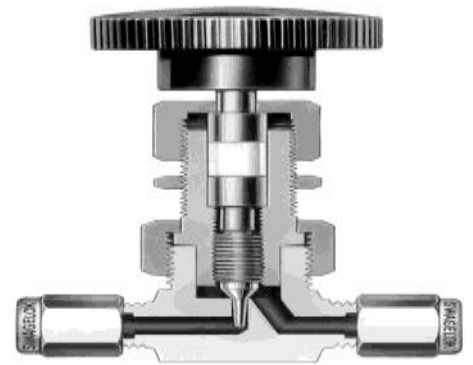

॥ श्री गणेशाय नमः ॥

SHIV STEEL INDIA

॥ श्री परमपदा देवी नमः ॥

ISO 9001 Certified, Co. | ISO 14001 Certified, Co. | OHSAS. 18001 Certified, Co.
MANUFACTURERS EXPORTERS & SUPPLIERS OF :

Pipes, Tubes, Fittings, Flanges, Sheets, Plates, Coils, Bars Fittings, Flanges, Sheets Fasteners, nut, Bolt, Stainless Steel, Carbon Steel, Alloy Steel, Nickel Alloys, Duplex, Super Duplex, Copper, Aluminium, Est. SPECIALISTS:-STAINLESS STEEL CARBON STEEL, PIPE & FITTINGS **IBR & NON IBR**

Mfg. of: S.S. Expansion Joints (Bellows), Rubber Bellows, S.S. Wire Braided Corrugated Hose

PH. 09833667713 MO.9869552997 E-mail:-mmtada2011@gmail.com shivsteelindia@gmail.com www.shivsteelindia.com
88/92, 1st Floor Office No.16 4th Kumbharwada, Mumbai 400 004 (INDIA)