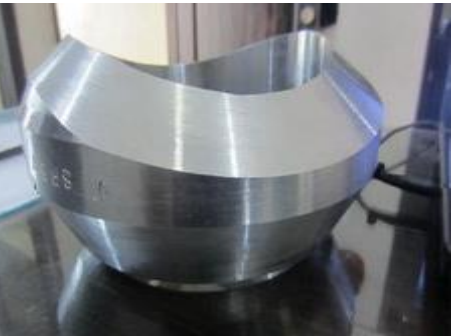

॥ श्री गणेशाय नमः ॥

SHIV STEEL INDIA

॥ श्री गणेशाय नमः ॥

ISO 9001 Certified,Co. | ISO 14001 Certified,Co. | OHSAS. 18001 Certified,Co..
MANUFACTURES EXPORUERS & SUPPLIERS OF :

Pipes, Tubes, Fittings, Flanges, Sheets, Plates, Coils, Bars Fittings, Flanges, Sheets Fasteners, nut, Bolt, Stainless Steel, Carbon Steel, Alloy Steel, Nickel Alloys, Duplex, Super Ouplex, Copper, Aluminium, Est. SPECIALISTS:-STAINLESS STEEE CARBON STEEL, PIPE & FITTINGS **IBR & NON IBR**

Mfg. of: S.S. Expansion Joints (Bellows), Rubber Bellows, S.S. Wire Braided Corrugated Hose

PH. 09833667713 MO.9869552997 E-mail:-mmtada2011@gmail.com shivsteelindia@gmail.com www.shivsteelindia.com
88/92,1st Floor Office No.16 4th Kumbharwada,Mumbai 400 004 (INDIA)