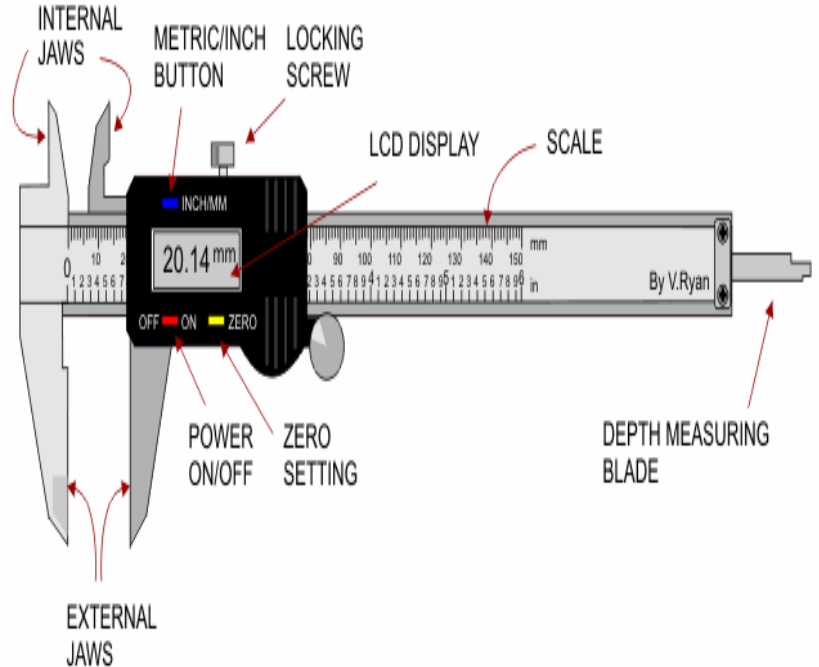

॥ श्री गणेशाय नमः ॥

SHIV STEEL INDIA

॥ श्री परमपदा देवी नमः ॥

ISO 9001 Certified,Co. | ISO 14001 Certified,Co. | OHSAS. 18001 Cartifiet,Co..

MANUFACTURES EXPORUERS & SUPPLIERS OF :

Pipes, Tubes, Fittings, Flanges, Sheets, Plates, Coils, Bars Fittings, Flanges, Sheets Fasteners, hut, Bolt, Stainless Steel, Carbon Steel, Alloy Steel, Nickel Alloys, Duplex, Super Ouplex, Copper, Aluminium, Est. SPECIALISTS:-STAINLESS STEEE CARBON STEEL, PIPE & FITTINGS **IBR & NON IBR**

Mfg. of: S.S. Expansion Joints (Bellows), Rubber Bellows, S.S. Wire Braided Corrugated Hose

PH. 09833667713 MO.9869552997 E-mail:-mmtada2011@gmail.com shivsteelindia@gmail.com www.shivsteelindia.com
88/92,1st Floor Office No.16 4th Kumbharwada,Mumbai 400 004 (INDIA)

QUALITY POLICY

Our Quality assurance programme is documented in an approved Quality assurance manual and covers all Manufacturing sales & service procedures Stringent control of dimensional mechanical properties starting from the raw material and following right through all production steps to laboratory test as the final product is exercised in order to maintain the tight Quality of products.

The Quality assurance system assures every product to go through the following Quality systems..

- ✓ **Material Control System**
- ✓ **Process Control System**
- ✓ **Machining & Dimensional Control.**
- ✓ **Certification & Supplementary Test.**
- ✓ **Finishing & Marking..**